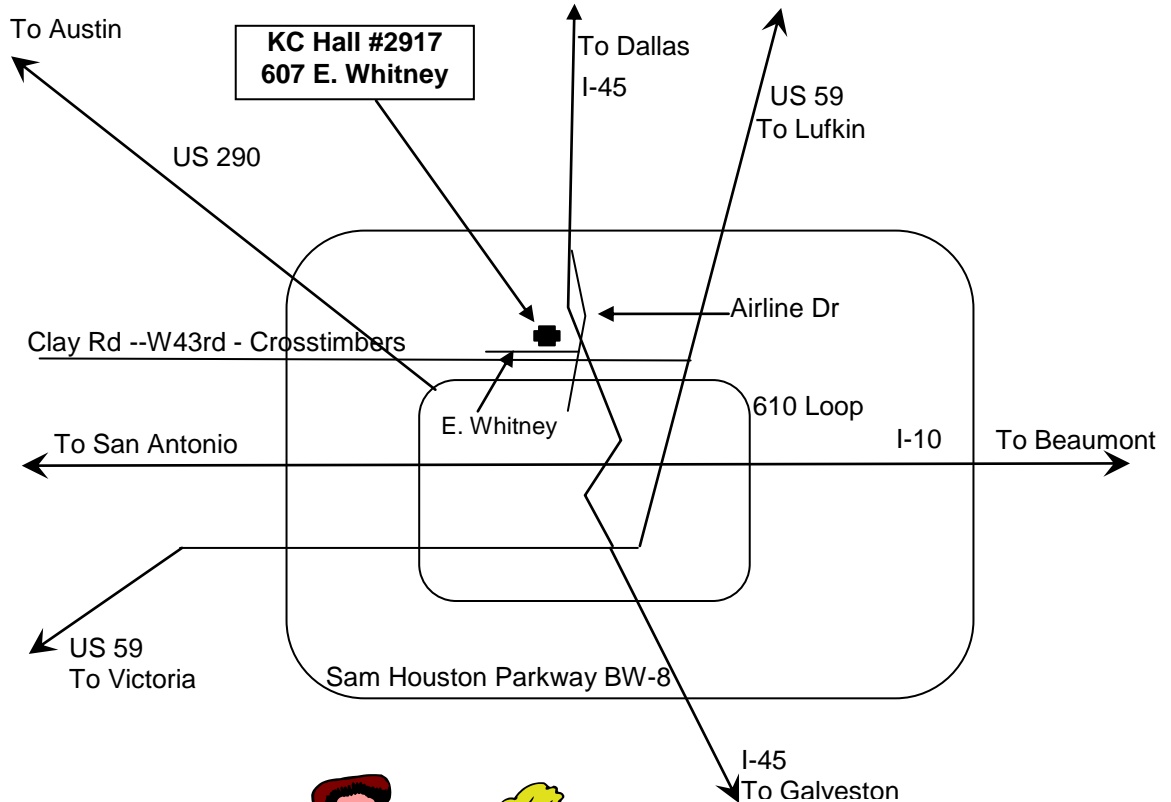

Round Dance Party

All Requests - All Levels

with
Mark and Pam
KC Lodge #2917

2010 Dates:

March 5
March 26
April 23
May 14
June 4
July 23
August 6
September 17
October 22
November 12

7:00-10:00 All Level
Dancing Phases 2-6
\$10.00 per person
Snacks & Refreshments
provided